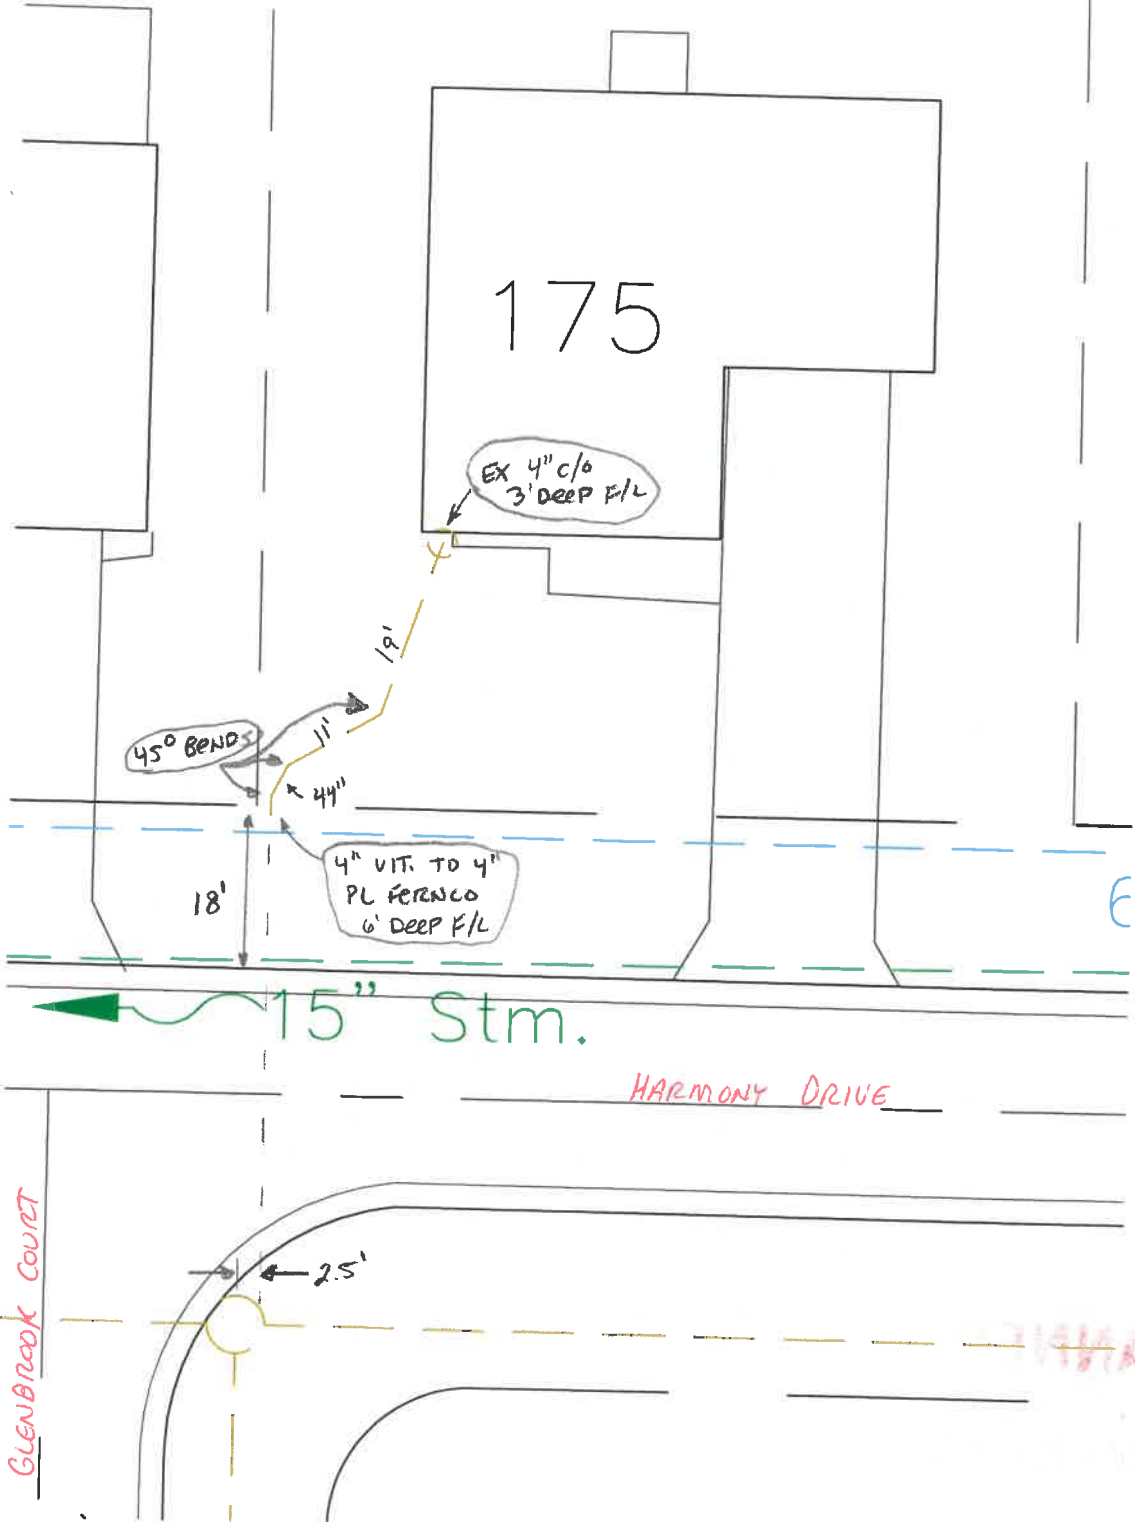

DATE: 10-1-13

INSTALLED BY: TRESSLER PLUMBING

INSPECTED BY: MARTY CROSSLAND

175 HARMONY DR

N
1" = 20'

GLENBROOK COURT

HARMONY DRIVE

SCANNED